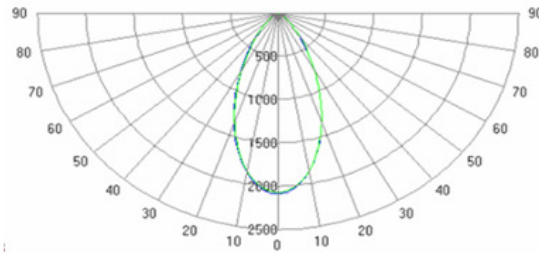

VARIANT TECHNOLOGY, INC.

12101-B Clark Street, Arcadia, CA 91006
Tel/Fax: (626) 358-7473 / www.varianttech.com

High Power Downlight

Models: VTI-LED10DLA-4

Models (VTI-LED10DLA-4)

Low Power Consumption - **10W Max.**, compares to 75W incandescent lamp

High Brightness - **400lm**

Long Life - Up to 50,000 Hours

Low Cost of Ownership - Reduces labor, maintenance & cost to operate

Operating Power - 90-264VAC

Output Colors* - White: 3000-3500K / 4000-4500K / 6000-6500K, or blue, red, green, yellow

Viewing Angle - 60 degrees

Finish* - available in white or chrome

Available Size - 4" (3.5" cutout)

* Specify Finish and Output Color or Color Temp.