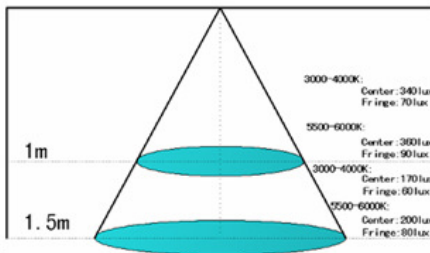

VARIANT TECHNOLOGY, INC.

12101-B Clark Street, Arcadia, CA 91006
Tel/Fax: (626) 358-7473 / www.varianttech.com

High Power Downlight

Models: VTI-LED10DLA-4

Models (VTI-LED10DLA-4)

Low Power Consumption - **10W Max.**, compares to 75W incandescent lamp

High Brightness - **400lm**

Long Life - Up to 50,000 Hours

Low Cost of Ownership - Reduces labor, maintenance & cost to operate

Operating Power - 90-264VAC

Output Colors* - White: 3000-3500K / 4000-4500K / 6000-6500K, or blue, red, green, yellow

Viewing Angle - 60 degrees

Finish* - available in white or chrome

Available Size - 4" (3.5" cutout)

* Specify Finish and Output Color or Color Temp.