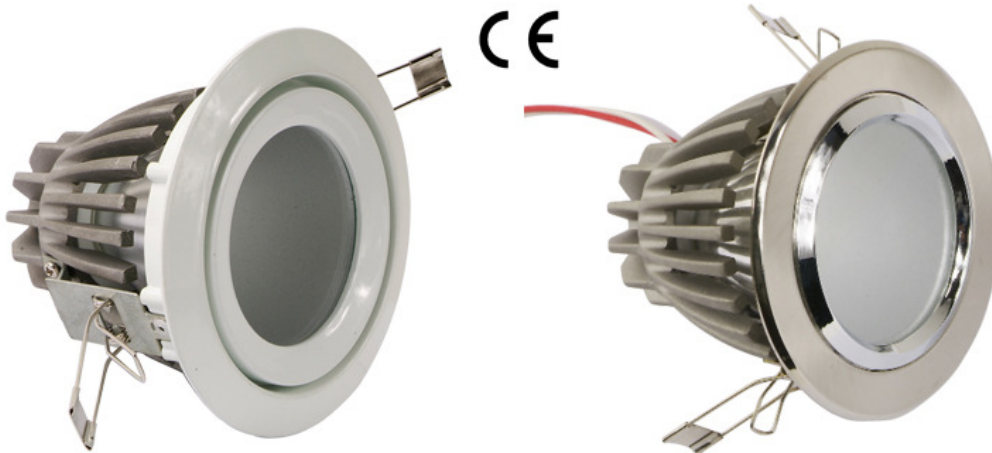

## High Power Downlight

Models: VTI-LED10DLA-4

### Models (VTI-LED10DLA-4)

**Low Power Consumption** - **10W Max.**, compares to 75W incandescent lamp

**High Brightness** - **400lm**

**Long Life** - Up to 50,000 Hours

**Low Cost of Ownership** - Reduces labor, maintenance & cost to operate

**Operating Power** - 90-264VAC

**Output Colors\*** - White: 3000-3500K / 4000-4500K / 6000-6500K, or blue, red, green, yellow

**Viewing Angle** - 60 degrees

**Finish\*** - available in white or chrome

**Available Size** - 4" (3.5" cutout)